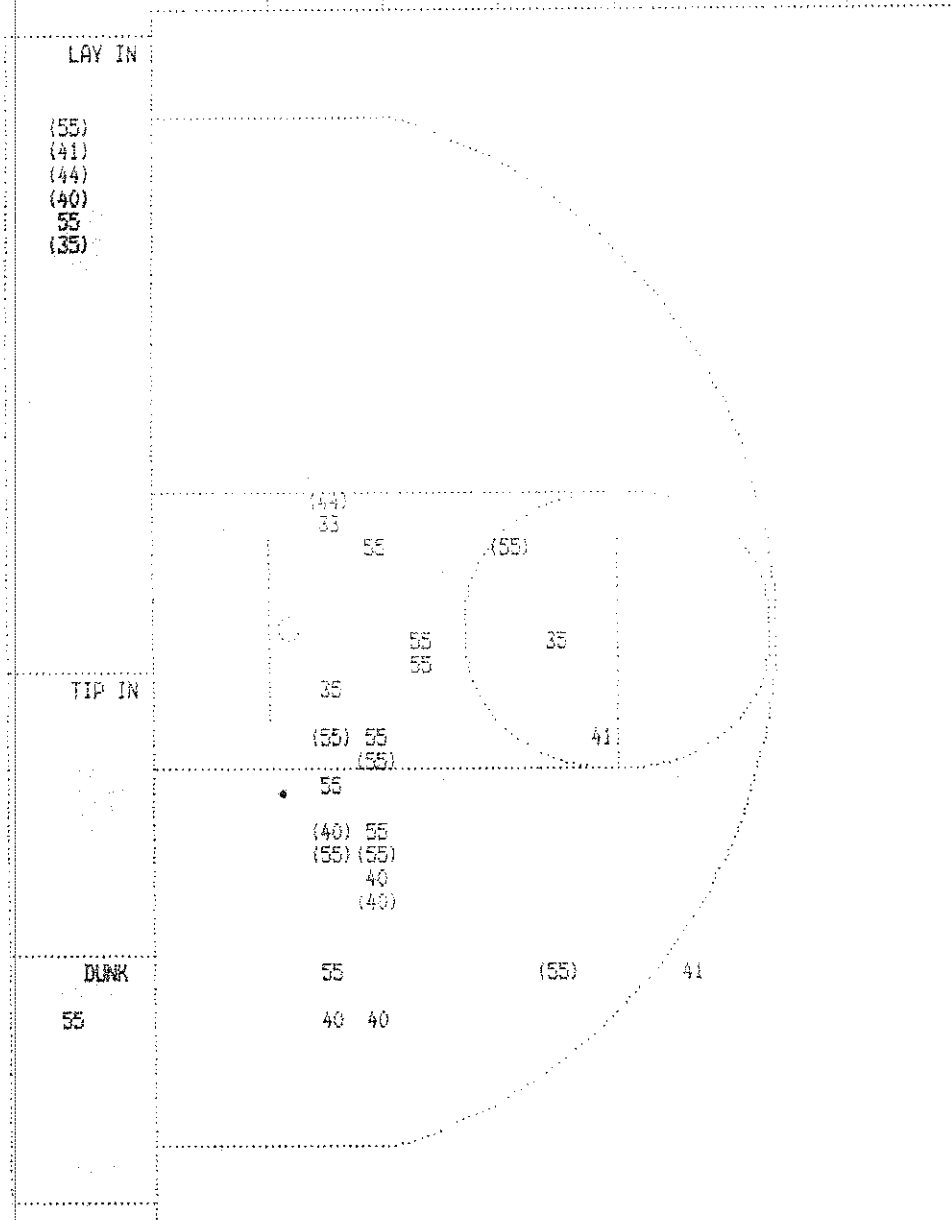

Covington Holmes				Player			
Player				Player			Player
35 - Brown, Ant	1 / 3	33.3%		40 - Humphrey,	3 / 6	50.0%	
44 - Tupman, An	2 / 2	100.0%					
55 - Jermings,	7 / 15	43.7%					
41 - Pouncy, A.	1 / 3	33.3%					
33 - Eilers, Ke	0 / 1	0.0%					
Layups	1-9 Ft		Over 15 Ft	3 Pointers	Total		
5 / 7	7 / 15	1 / 5	1 / 3	0 / 1	14 / 31		
71.4%	46.7%	20.0%	33.3%	0.0%	45.2%