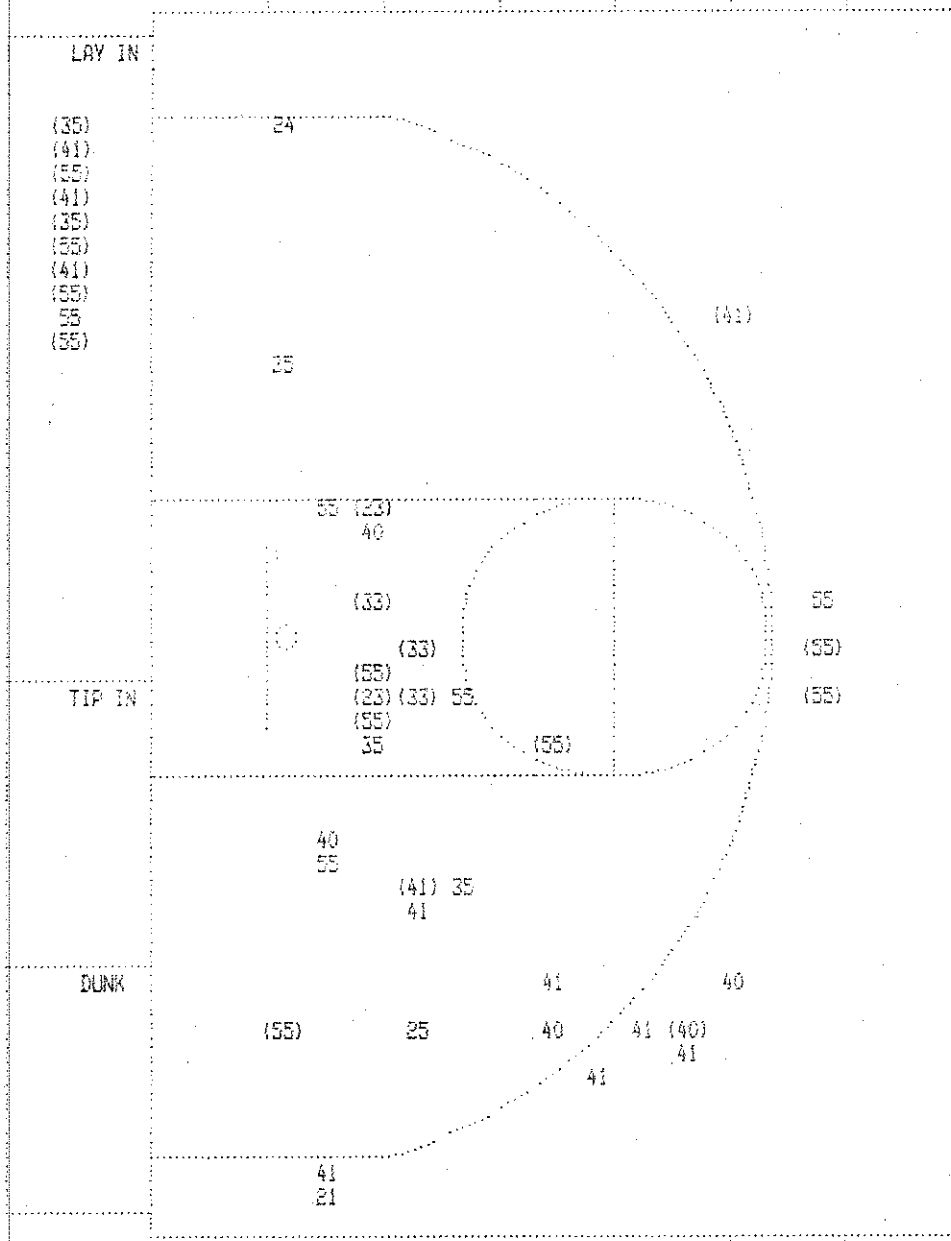

3 0:28 \*58-76

SECOND HALF SHOT CHART Produced by the K.H.S.A.A. Stat Draw with FINML III™

Covington Holmes					
Player		Player		Player	
33 - Brown, Ant	2/ 5 40.0%	24 - Neal, Just	0/ 1 0.0%		
55 - Jennings	10/15 66.7%	25 - Rahim, K.	0/ 1 0.0%		
23 - Pouncy, Co	2/ 2 100.0%	33 - Eilers, Ke	3/ 3 100.0%		
41 - Pouncy, B.	5/11 45.4%	40 - Humphrey,	1/ 5 20.0%		
21 - Hughes, An	0/ 1 0.0%				
Layups	1-9 Ft	10-15 Ft	Over 15 Ft	3 Pointers	Total
9 / 10	7 / 13	2 / 5	1 / 3	4 / 13	23 / 44
90.0%	53.8%	40.0%	33.3%	30.8%	52.3%