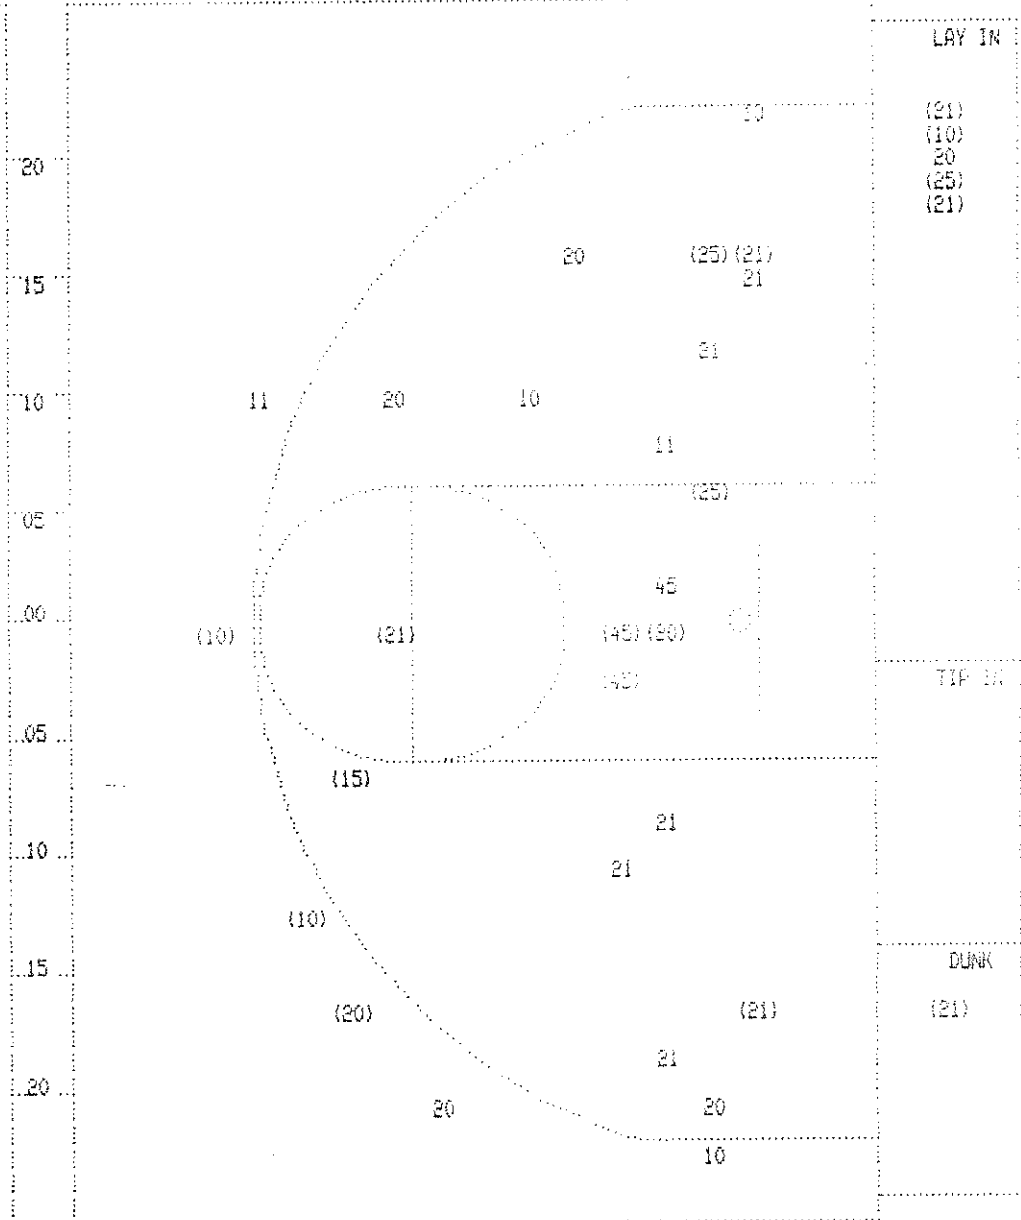

Ballard				Player			
Player				Player			Player
11 - McDuffie,	0 / 2	0.0%		15 - Howard, To	1 / 1	100.0%	
21 - Martin, Ke	6 / 11	54.5%		25 - McDuffie,	3 / 3	100.0%	
45 - Gathright,	2 / 3	66.6%					
10 - Bell, Mark	3 / 6	50.0%					
20 - Houston, A	2 / 7	28.5%					
Layups	1-9 Ft		Over 15 Ft	3 Pointers	Total		
5 / 6	4 / 7	1 / 4	4 / 9	3 / 7	17 / 33		
83.3%	57.1%	25.0%	44.4%	42.9%	51.5%