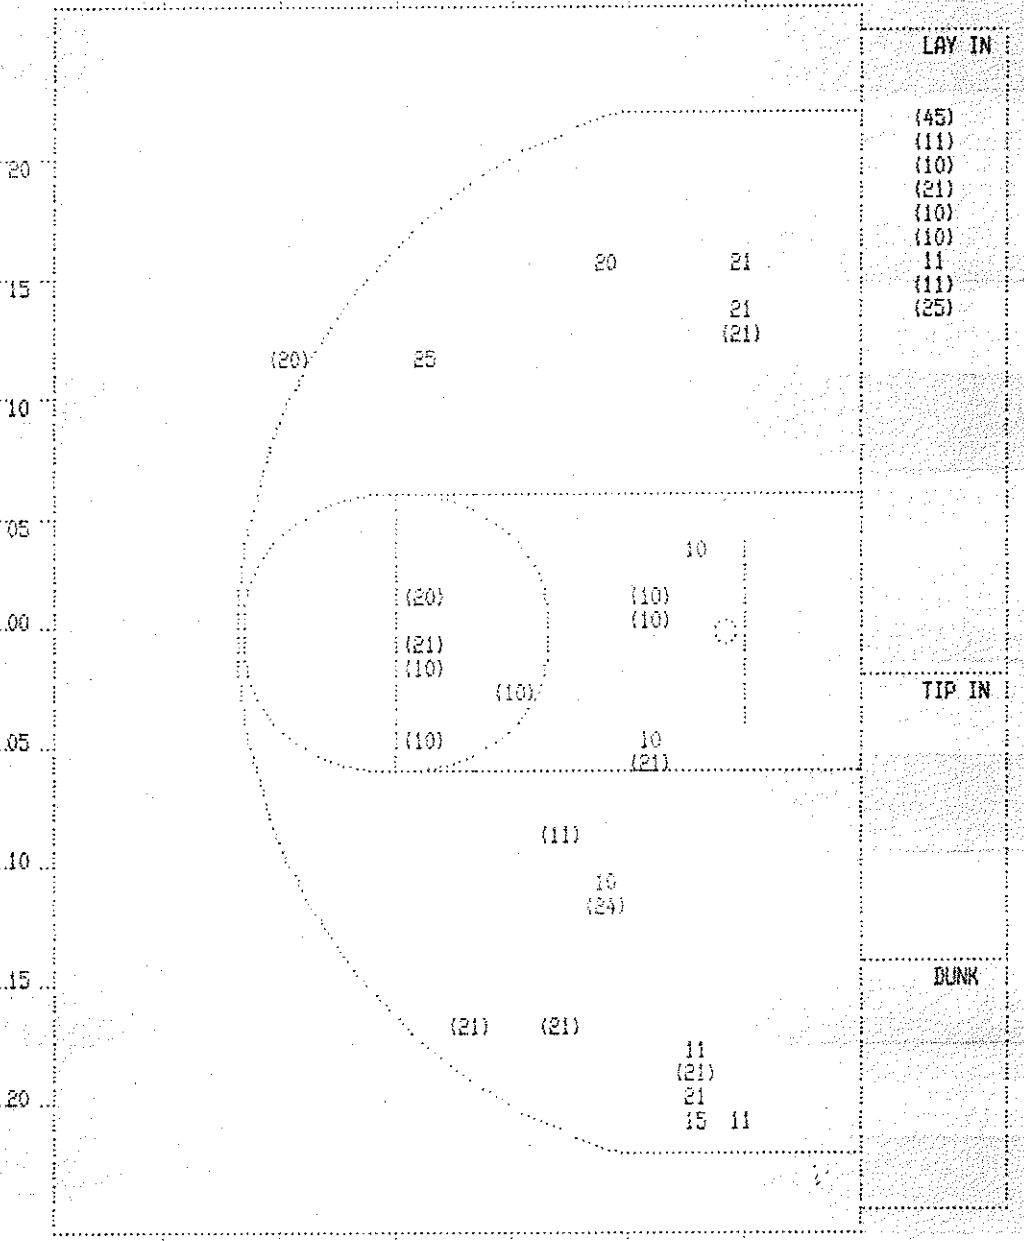

3 0:28 \*58-76

SECOND HALF SHOT CHART Produced by the K.H.S.A.A. Stat Draw with FINML III™

Covington Holmes					
Player		Player		Player	
33 - Brown, Ant	2/ 5 40.0%	24 - Neal, Just	0/ 1 0.0%		
55 - Jennings	10/15 66.7%	25 - Rahim, K.	0/ 1 0.0%		
23 - Pouncy, Co	2/ 2 100.0%	33 - Eilers, Ke	3/ 3 100.0%		
41 - Pouncy, B.	5/11 45.4%	40 - Humphrey,	1/ 5 20.0%		
21 - Hughes, An	0/ 1 0.0%				
Layups	1-9 Ft	10-15 Ft	Over 15 Ft	3 Pointers	Total
9 / 10	7 / 13	2 / 5	1 / 3	4 / 13	23 / 44
90.0%	53.8%	40.0%	33.3%	30.8%	52.3%